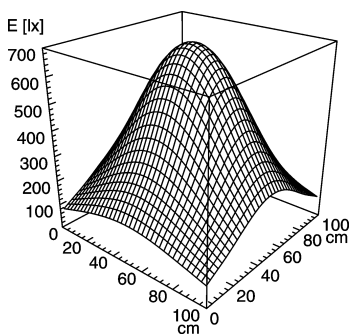

light strip

SLIM LED - LIQ 24

FITTED WITH	24 x Light-emitting diode ,3 W
WORK EQUIPMENT	without
CONNECTED LOAD	22-29 V, DC
POWER CONSUMPTION	approx. 15 W
SYSTEM OF PROTECTION	IP 67
CLASS OF PROTECTION	III
USAGE	without switch
LUMINAIRE BODY	
MATERIAL	aluminium/plastic
SURFACE	anodised
COLOUR LUMINAIRE BODY	aluminium coloured anodised
LAMP COVER	Acrylic satine
MAINS LEAD	approx. 3.0 m, with free stranded wires
DESIGN	mounted version
FASTENING	screws
TOTAL LENGTH	616 mm

ARTICLE NO. 112545007-00011131

E_{min}: 100 lx
 E_m: 336 lx
 E_{max}: 691 lx

measuring conditions: d=50cm