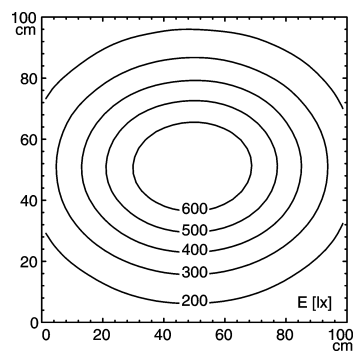

light strip

SLIM LED - LIQ 24

FITTED WITH	24 x Light-emitting diode ,3 W
WORK EQUIPMENT	without
CONNECTED LOAD	22-29 V, DC
POWER CONSUMPTION	approx. 15 W
SYSTEM OF PROTECTION	IP 67
CLASS OF PROTECTION	III
USAGE	without switch
LUMINAIRE BODY	
MATERIAL	aluminium/plastic
SURFACE	anodised
COLOUR LUMINAIRE BODY	aluminium coloured anodised
LAMP COVER	Acrylic satine
MAINS LEAD	approx. 3.0 m, with free stranded wires
DESIGN	mounted version
FASTENING	screws
TOTAL LENGTH	616 mm

ARTICLE NO. 112545007-00011131

E_{min}: 100 lx
 E_m: 336 lx
 E_{max}: 691 lx

measuring conditions: d=50cm