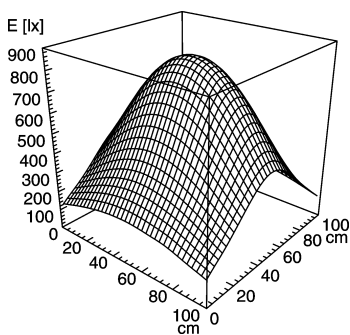

light strip

SLIM LED - LIQ 36

connected load
 fitted with
 work equipment
 mains lead
 design
 luminaire body
 material
 surface
 fastening
 power consumption
 usage
 lamp cover
 system of protection
 class of protection
 colour luminaire body
 total length
 article no.

22-29 V; DC
 36 x Light-emitting diode
 without
 approx. 3.0 m (10 ft); with free stranded wires
 mounted version

 aluminium/plastic
 anodised
 screws
 approx. 22 W
 without switch
 Acrylic satine
 IP 67
 III
 aluminium colored anodised
 896 mm (35.3")
 112545008

E_{min}: 150 lx
 E_m: 449 lx
 E_{max}: 833 lx

measuring conditions: d=50cm