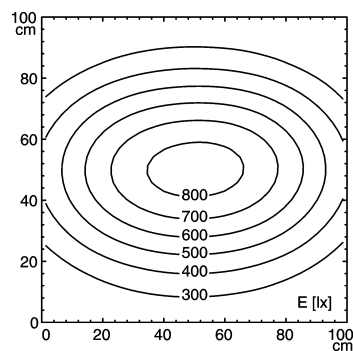

light strip

SLIM LED - LIQ 36

connected load
 fitted with
 work equipment
 mains lead
 design
 luminaire body
 material
 surface
 fastening
 power consumption
 usage
 lamp cover
 system of protection
 class of protection
 colour luminaire body
 total length
 article no.

22-29 V; DC
 36 x Light-emitting diode
 without
 approx. 3.0 m (10 ft); with free stranded wires
 mounted version

 aluminium/plastic
 anodised
 screws
 approx. 22 W
 without switch
 Acrylic satine
 IP 67
 III
 aluminium colored anodised
 896 mm (35.3")
 112545008

E_{min}: 150 lx
 E_m: 449 lx
 E_{max}: 833 lx

measuring conditions: d=50cm